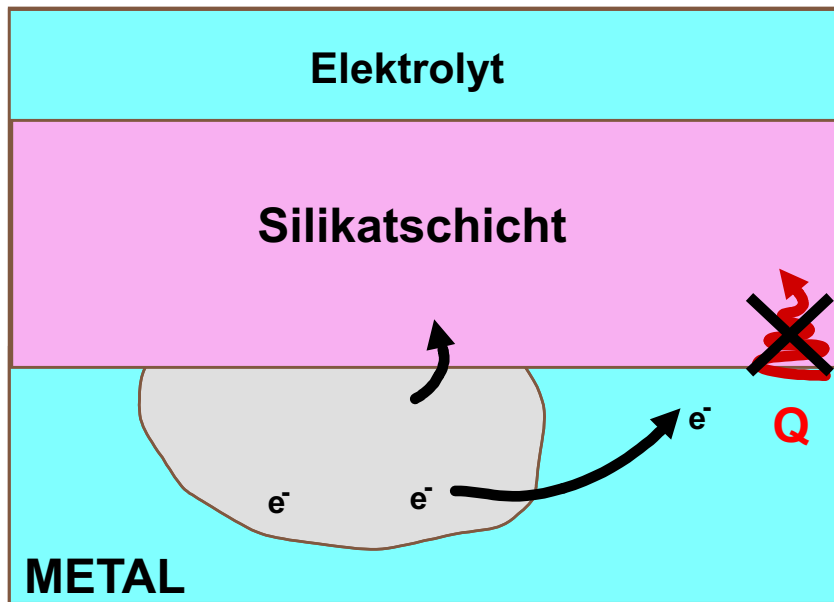

**RUN
BETTER
LONGER**

™

The central graphic is a white rounded rectangle containing a metallic grey circular emblem on the left and bold black text on the right. The emblem features a speedometer-style gauge at the top, the letters "RBL" in the center, and a gear-like pattern at the bottom. A small "TM" trademark symbol is located to the right of the emblem.

Traditional

Moderne Silikatfrei

BHKW Kühlmittelkreislauf

Kühlmittel beginnt zu sieden

Abgastemperatur 400-700 °C

Quelle: BHKW.de

Kühlmittel

Picture source: Guelck