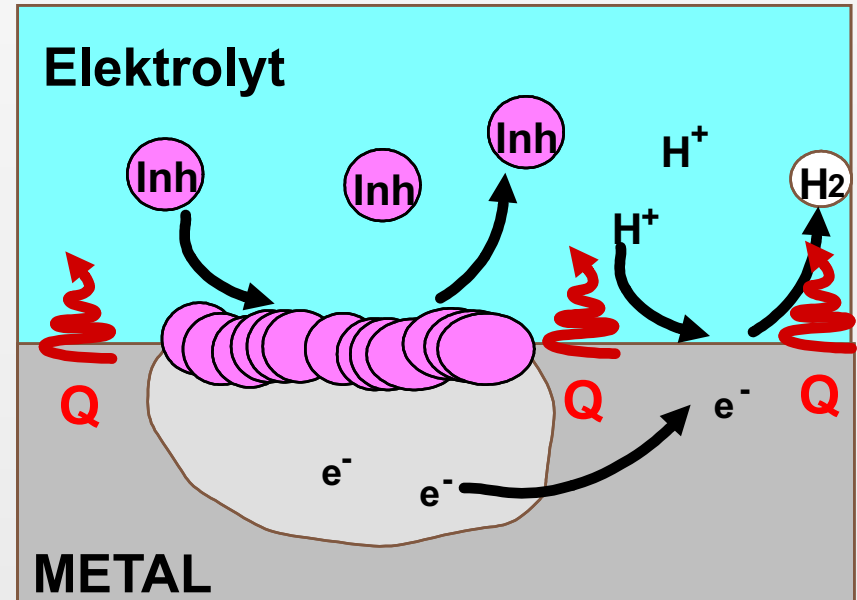

**RUN
BETTER
LONGER**

™

The central graphic is a white rounded rectangle containing a metallic grey circular emblem on the left and bold black text on the right. The emblem features a speedometer-style gauge at the top, the letters "RBL" in the center, and a gear-like pattern at the bottom. A small "TM" trademark symbol is located to the right of the emblem.

KÜHLMITTEL FÜR DEN BHKW EINSATZ

CHEVRON

MICHAEL GÜLCK

**RUN
BETTER
LONGER**

Schadensursachen

FAKTE

Quelle: - [IG Biogasmotoren e.V](http://IG-Biogasmotoren.e.V)

Silikathaltige Kühlmittel

Traditional

Moderne Silikatfrei

BHKW Kühlmittelkreislauf

Kühlmittel beginnt zu sieden

Abgastemperatur 400-700 °C

Quelle: BHKW.de

Kühlmittel

Picture source: Guelck