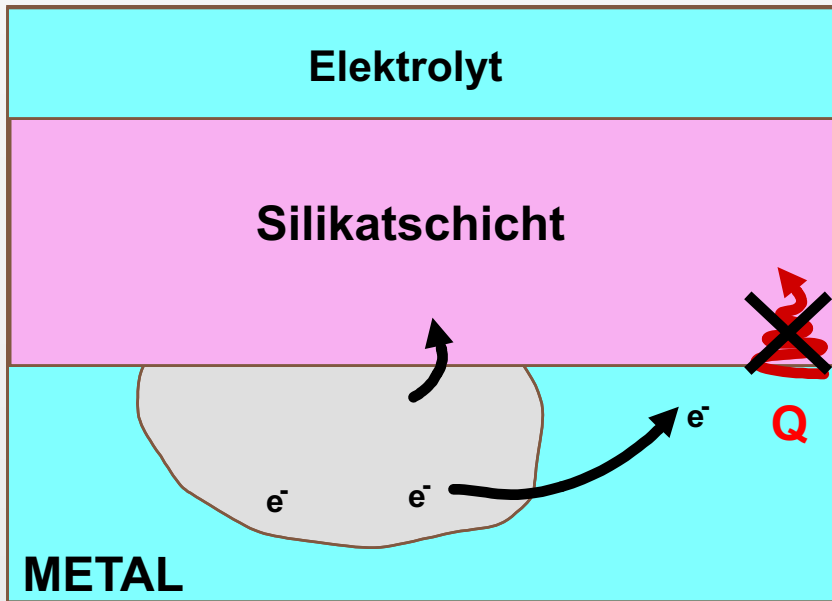

**RUN
BETTER
LONGER**

™

The central graphic is a white rounded rectangle containing a metallic grey circular emblem on the left and bold black text on the right. The emblem features a speedometer-style gauge at the top, the letters "RBL" in the center, and a gear-like pattern at the bottom. A small "TM" trademark symbol is located to the right of the emblem.

Traditional

Moderne Silikatfrei

BHKW Kühlmittelkreislauf

Kühlmittel beginnt zu sieden

Abgastemperatur 400-700 °C

Quelle: BHKW.de

Kühlmittel

Picture source: Guelck