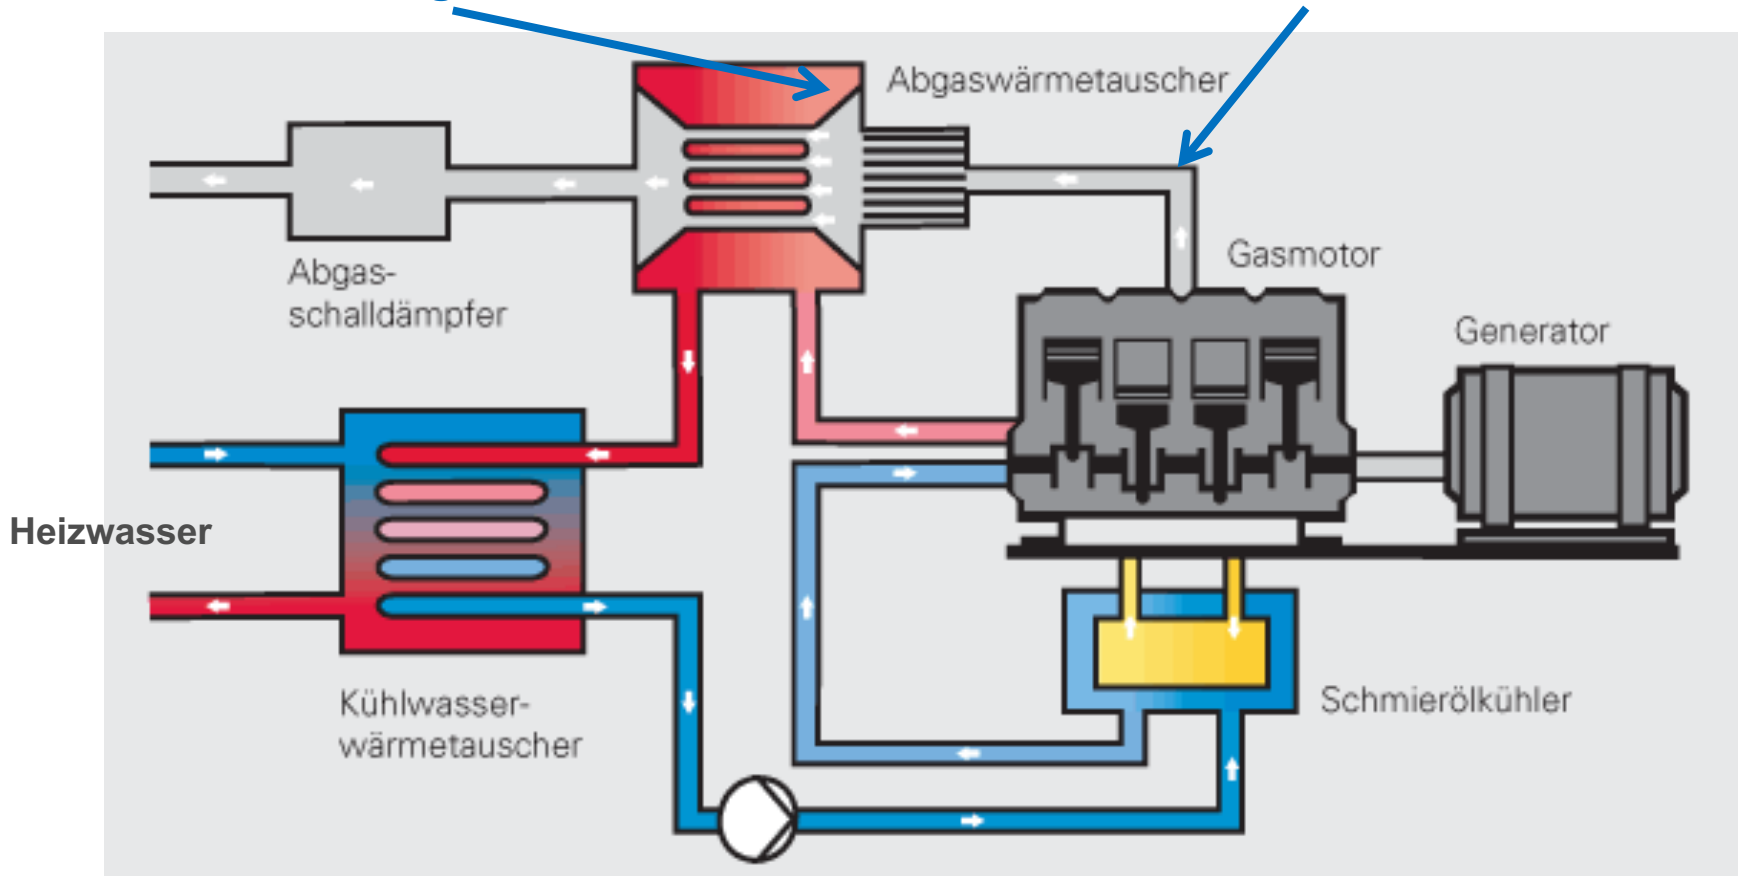

**RUN
BETTER
LONGER**

™

The central graphic is a white rounded rectangle containing a metallic grey circular emblem on the left and bold black text on the right. The emblem features a speedometer-style gauge at the top, the letters "RBL" in the center, and a gear-like pattern at the bottom. A small "TM" trademark symbol is located to the right of the emblem.

Traditional

Moderne Silikatfrei

BHKW Kühlmittelkreislauf

Kühlmittel beginnt zu sieden

Abgastemperatur 400-700 °C

Quelle: BHKW.de

Kühlmittel

Picture source: Guelck