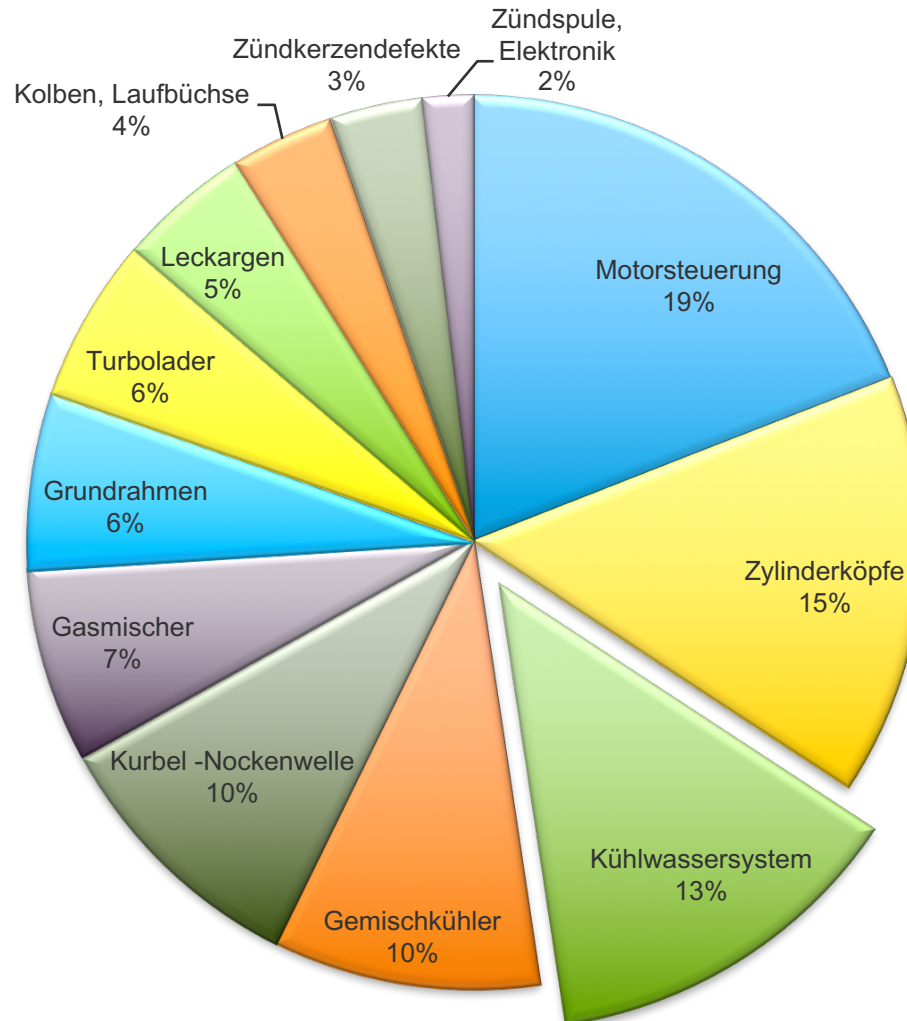

**RUN
BETTER
LONGER**

™

The central graphic is a white rounded rectangle containing a metallic grey circular emblem on the left and bold black text on the right. The emblem features a speedometer-style gauge at the top, the letters "RBL" in the center, and a gear-like pattern at the bottom. A small "TM" trademark symbol is located to the right of the emblem.

KÜHLMITTEL FÜR DEN BHKW EINSATZ

CHEVRON

MICHAEL GÜLCK

**RUN
BETTER
LONGER**

Schadensursachen

FAKTE

Quelle: - [IG Biogasmotoren e.V](http://IG-Biogasmotoren.e.V)

Silikathaltige Kühlmittel